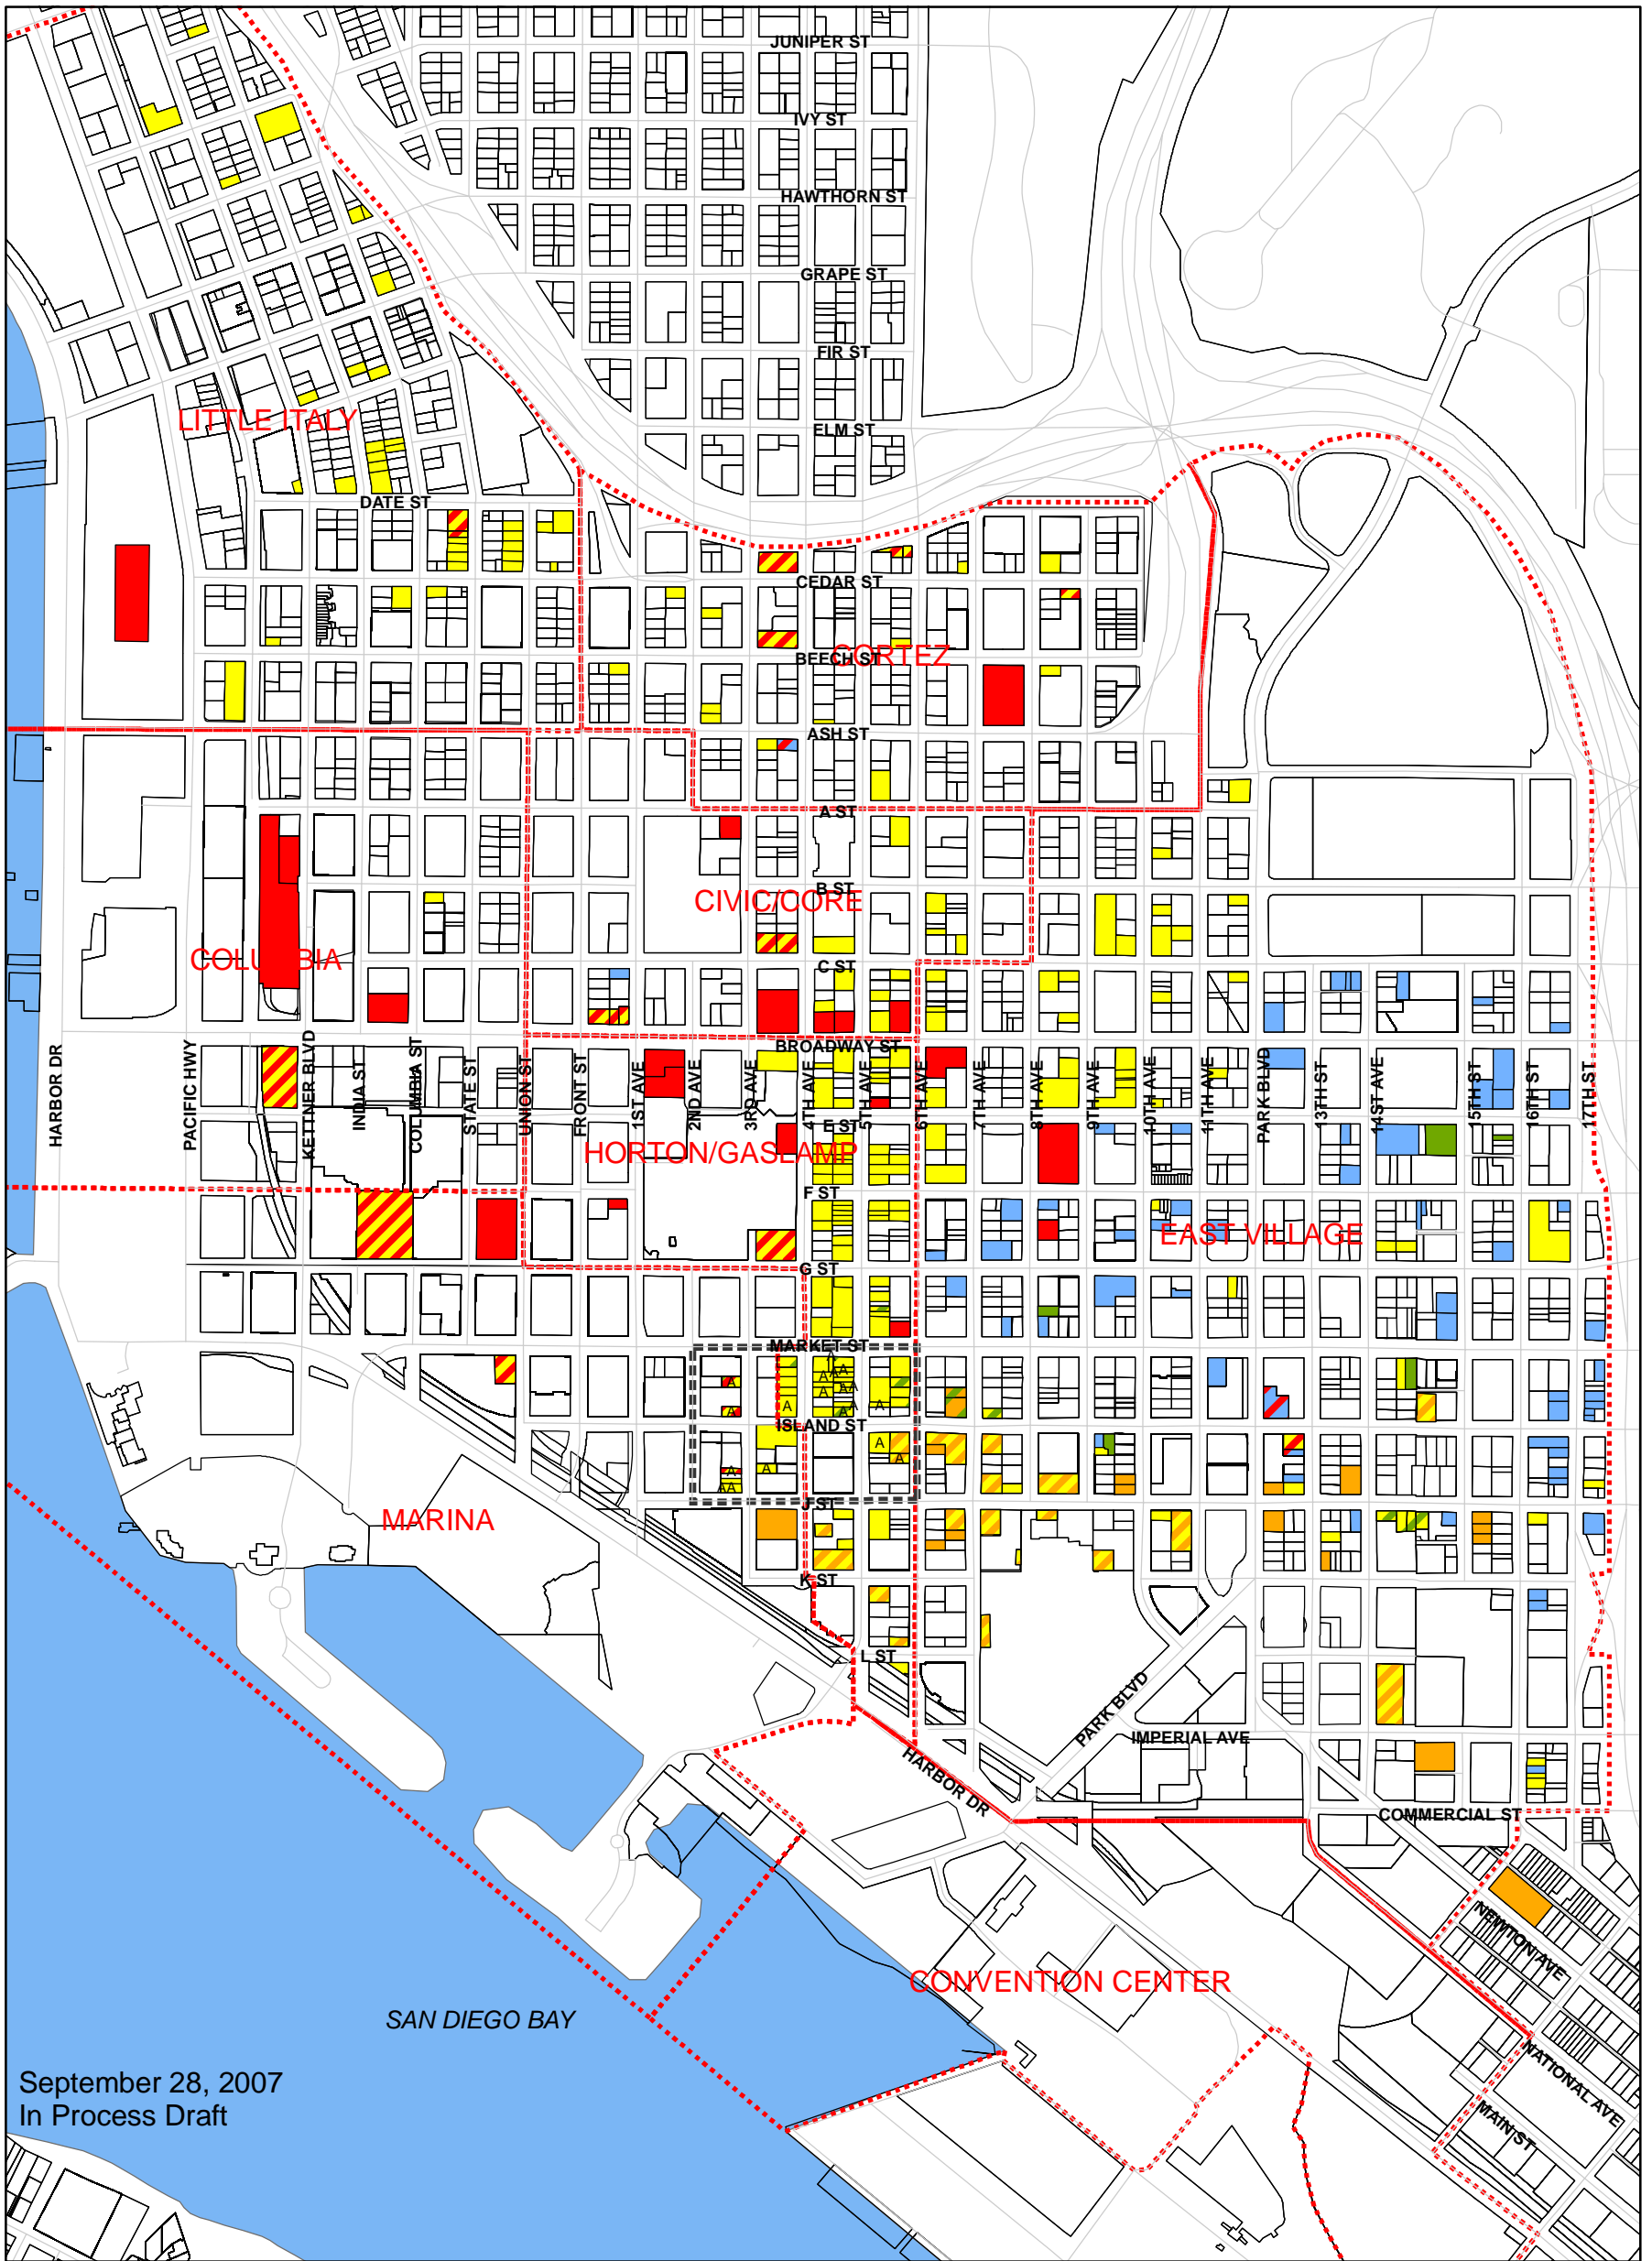

CENTRE CITY HISTORIC RESOURCES

September 28, 2007
In Process Draft

- | | | |
|--|---|--|
|  Local Register Site |  African American Study | A Asian-Pacific Designation |
|  National Register Site |  Also African American Study |  Asian/ Pacific Historic District |
|  National Register Eligible |  Warehouse Study |  CCDC Neighborhood Boundary |
|  East Village Survey |  Also Warehouse Study | |

Disclaimer: While CCDC believes the data is accurate and properly functioning, CCDC disclaims any responsibility for the accuracy or correctness of the data.
M:\TEMP_Maps\HISTORIC_RESOURCE_10_02_07